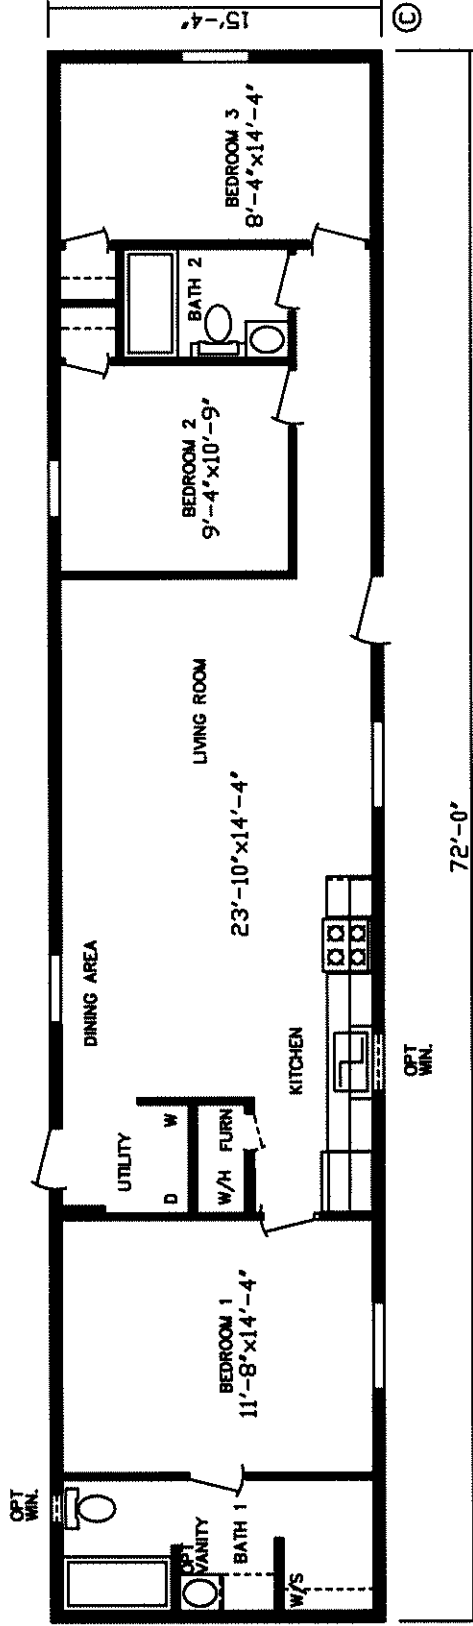

187500ES

MODEL 7616 3B 2BA CK UTL

SCALE: 3/16"=1'-0" DATE: 3/16/16 DRAWN BY: JMD

TECHNICAL DRAWING BY: FRIENDSHIP HOMES OF MOBILE, INC. COMPUTER AIDED SYSTEM. DRAWING NUMBER: 187500ES