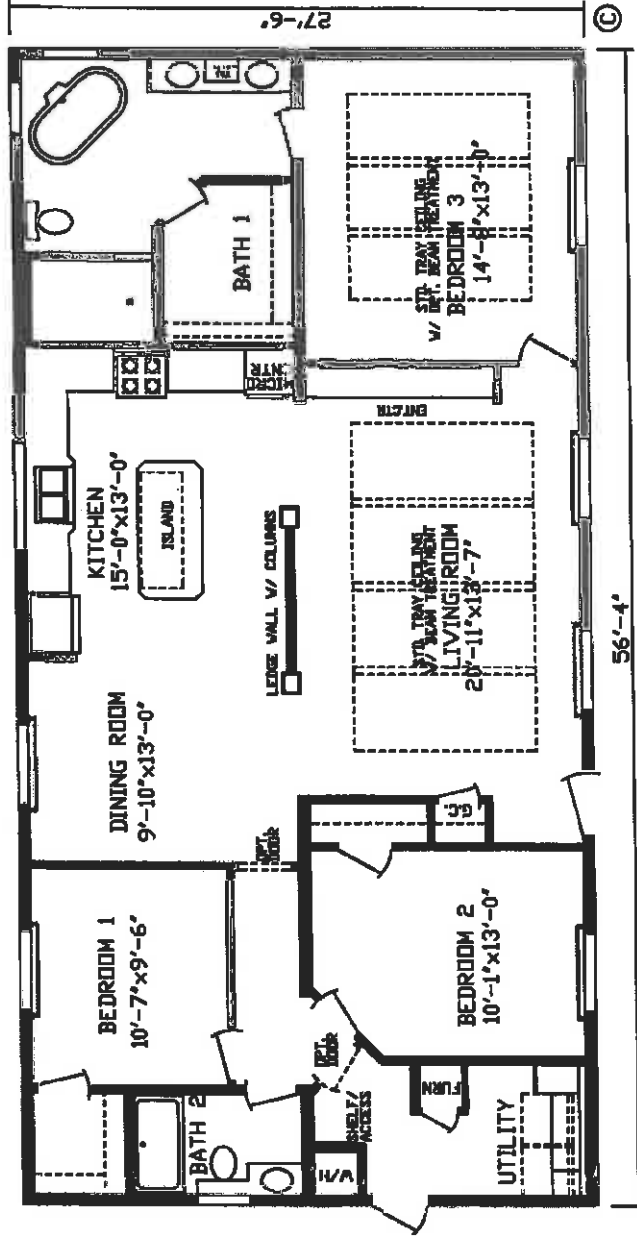

185004

MODEL 6028 3B 2BA CK SHOWCASE

SCALE: 3/16"=1'-0" DATE: 5/9/16 DRAWN BY: JMD

TECHNICAL DRAWING BY:  
INTEGRATED DESIGN SYSTEMS  
INCL. COMPUTER AIDED SYSTEM

DRAWING NUMBER:  
185004