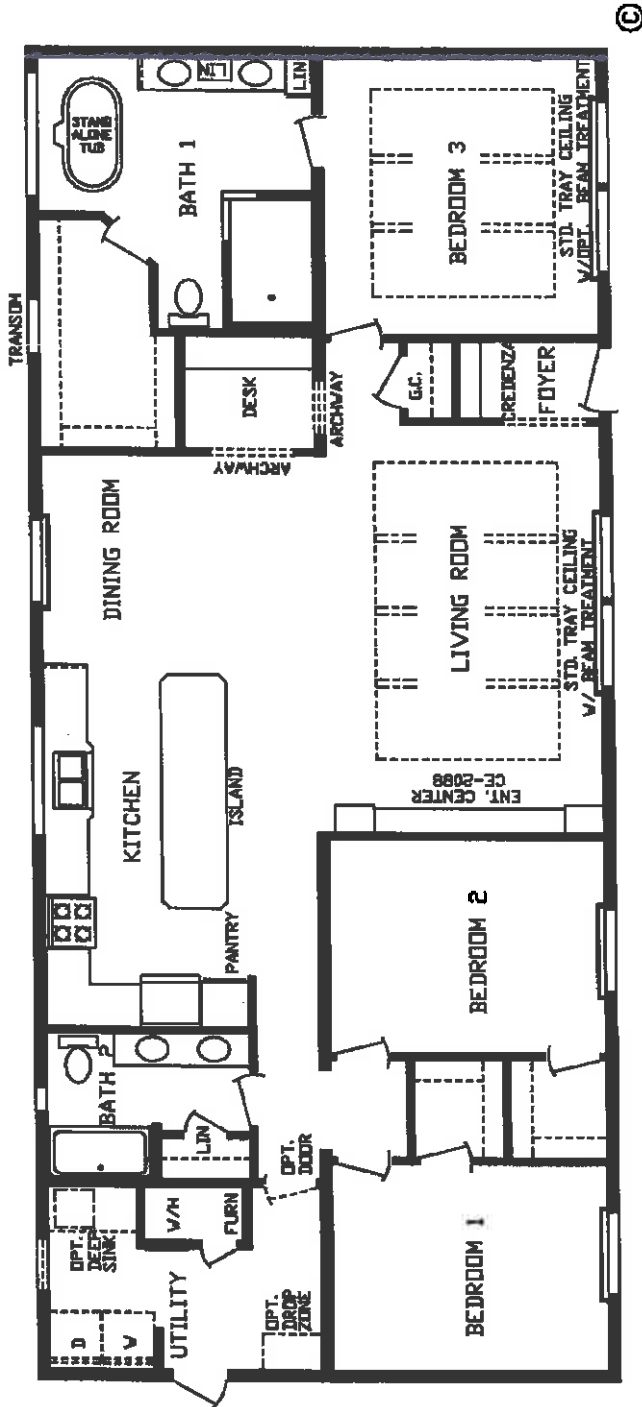

185003

MODEL 6828 3B 2BA SHOWCASE

SCALE: NTS

DATE: 3/23/16

DRAWN BY: JMD

185003