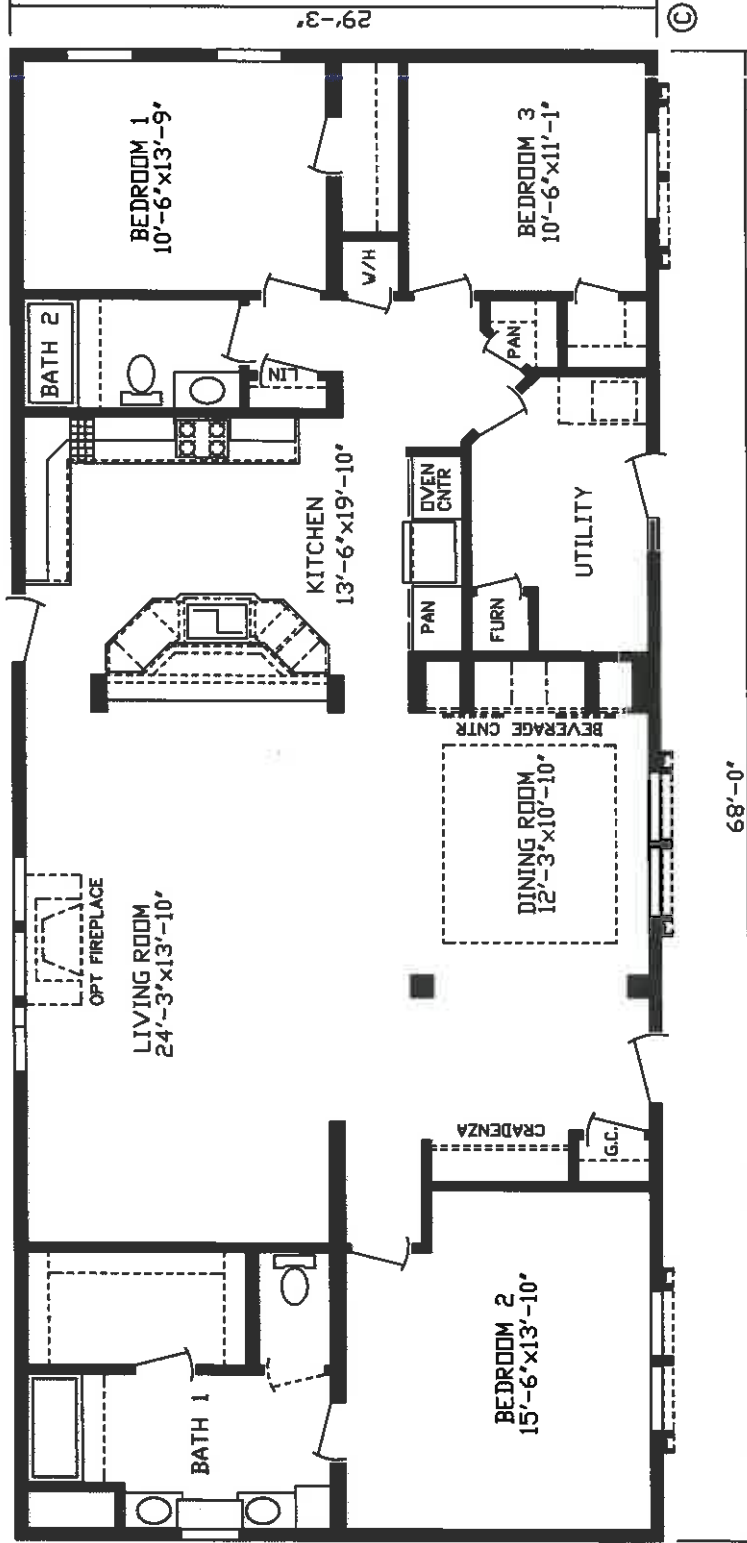

84174MKZ

MODEL 6832 3B 2BA CK LR

SCALE: NTS DATE: 3/23/15 DRAWN BY: DLD

TECHNICAL DRAWING BY:
PETERSON BROS. PAPER
INC. COMPUTER AIDED SYSTEM

DRAWING NUMBER
84174MKZ