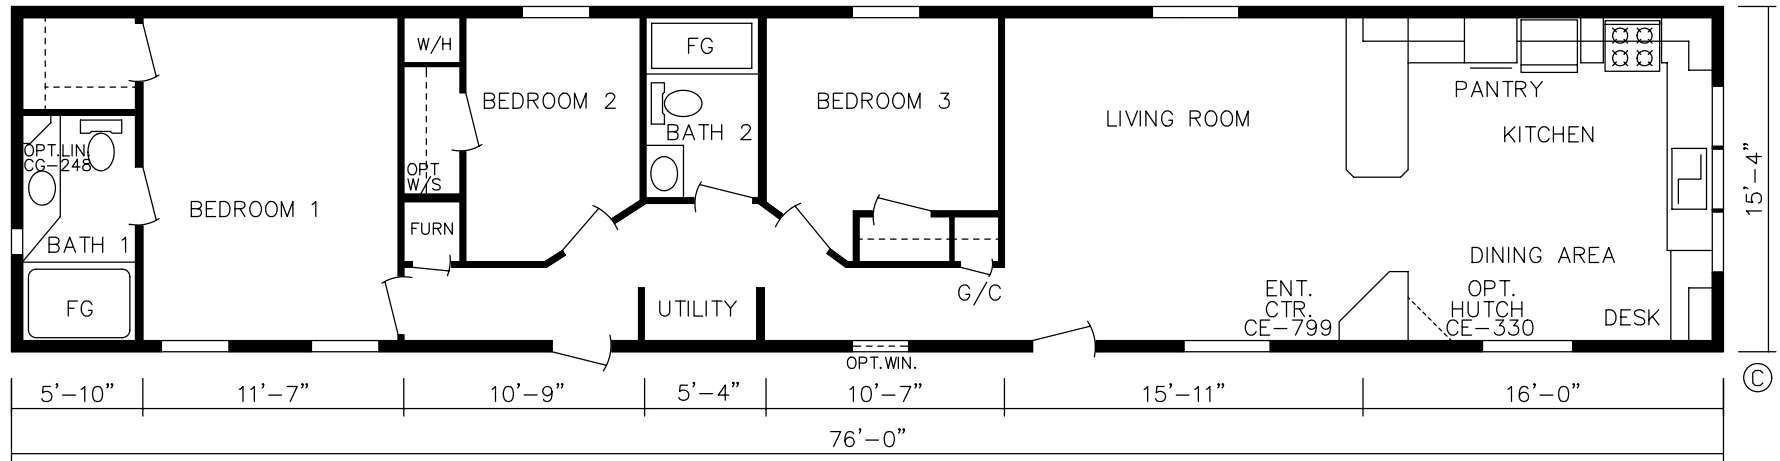

94001

STD. CATHEDRAL THRU-OUT

MODEL NO. 8016 3B 2BA FK SA

SCALE: 3/16"=1'-0" DATE: 11/7/02 DRAWN BY: JKD

TECHNICAL DRAWING BY
FRIENDSHIP HOMES OF MINN.,
INC. COMPUTER AIDED SYSTEM

DRAWING NUMBER
94001