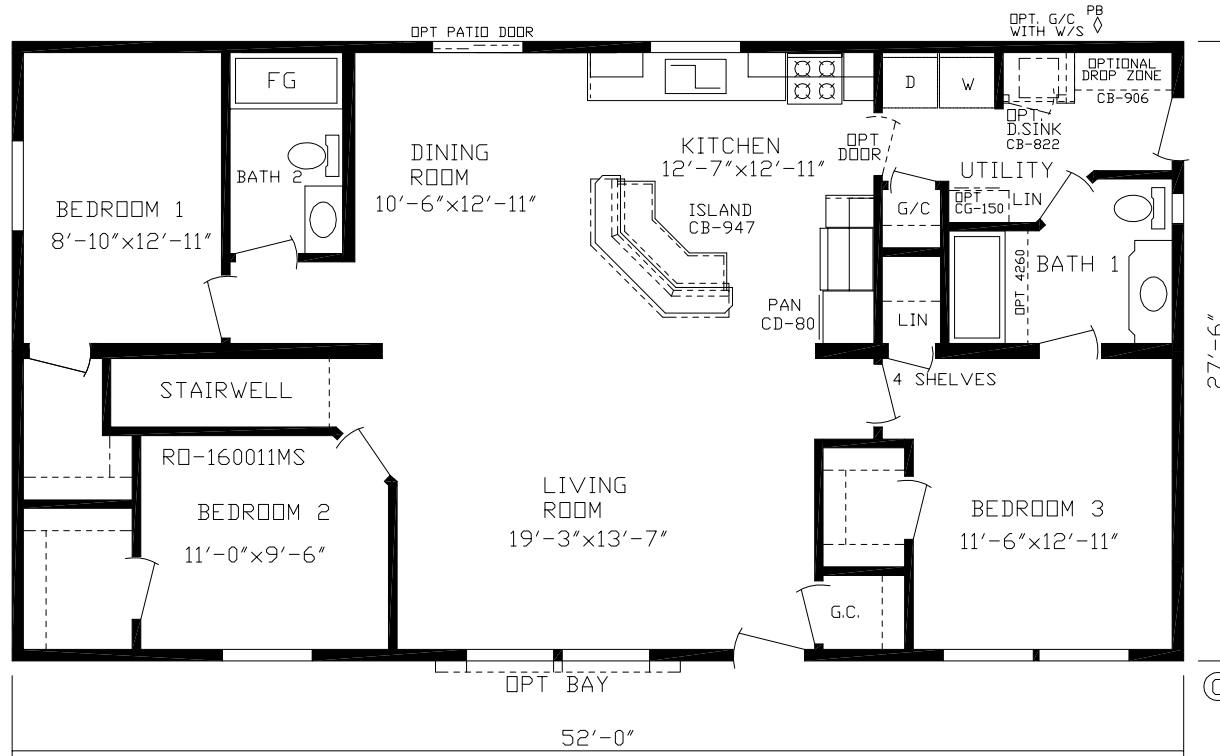

160011M

WITH RD-160011MS

MODEL 5228 3B 2BA CK UTL		
SCALE: NTS	DATE: 05/22/12	DRAWN BY: DLO
<small>TECHNICAL DRAWING BY FRIENDSHIP HOMES OF MINN, INC. COMPUTER AIDED SYSTEM</small>		
MODULAR		DRAWING NUMBER 160011M