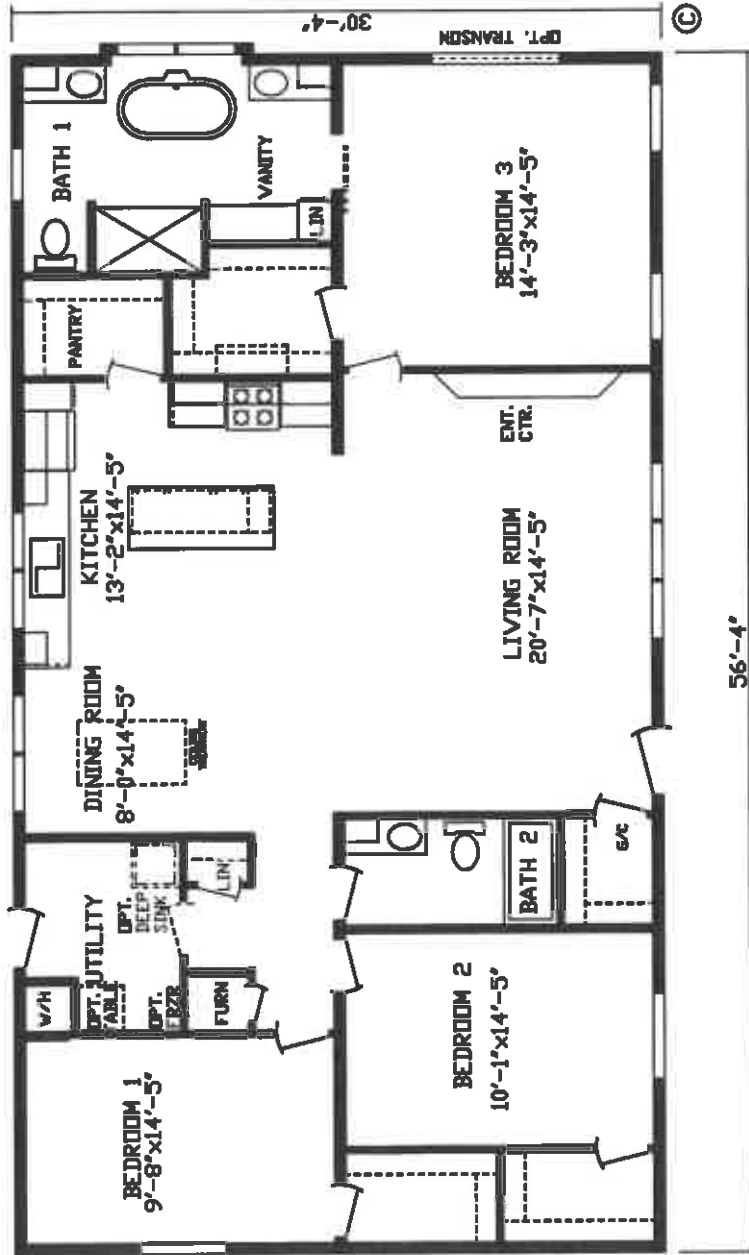

184021

MODEL 6032 3B 2BA CK UTL INSPIRATION

SCALE: NTS DATE: 9/9/19 DRAWN BY: JPD

TECHNICAL DRAWING BY: FREDERICK ROSS OF HOK, INC. COMPUTER AIDED SYSTEM

TRAILER NUMBER

184021