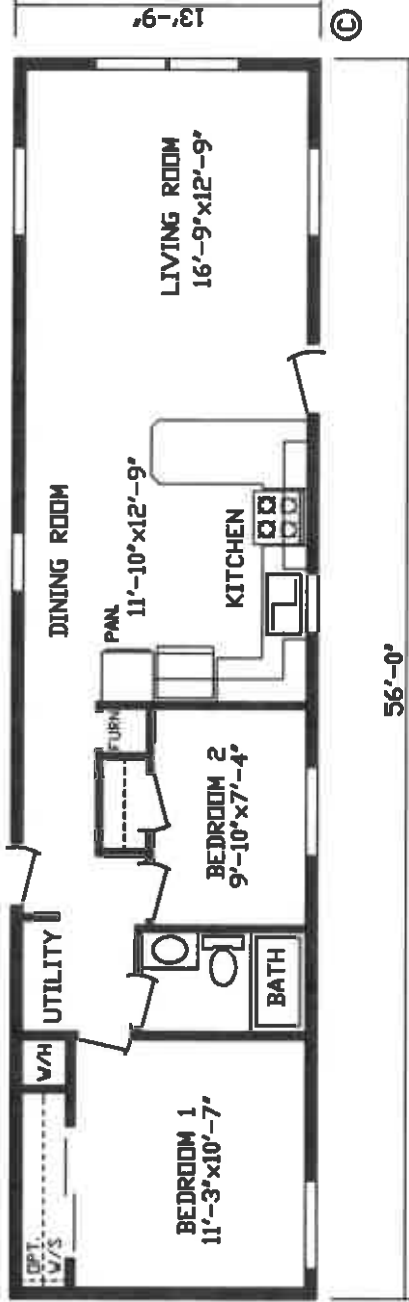

187504ES

MODEL NO. 6014 2B FB RA

SCALE: 3/16"=1'-0"

DATE: 4/28/29

DRAWN BY: JLD

DLG

FOR OFFICIAL USE ONLY  
UNLESS INDICATED OTHERWISE

DRAWING NUMBER  
187504ES

187503ES

MODEL 8016 3B 2BA FK VELOCITY

SCALE 3/16"=1'-0"

DATE 12/5/19

DRAWN BY JAD

ISSUING NUMBER

187503ES