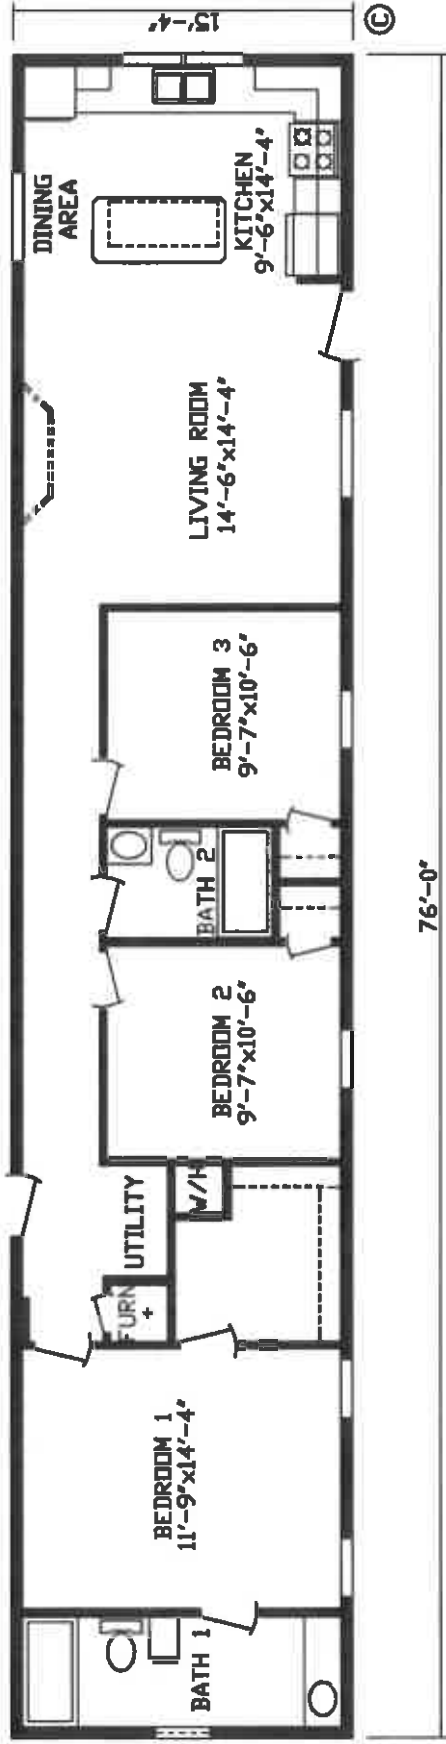

187504ES

MODEL NO. 6014 2B FB RA

SCALE: 3/16"=1'-0"

DATE: 4/28/29

DRAWN BY: JLD

DLG

FOR OFFICIAL USE ONLY  
UNLESS INDICATED OTHERWISE

DRAWING NUMBER  
187504ES

187503ES

MODEL 8016 3B 2BA FK VELOCITY

SCALE 3/16"=1'-0"

DATE 12/5/19

DRAWN BY JAD

ISSUING NUMBER

187503ES