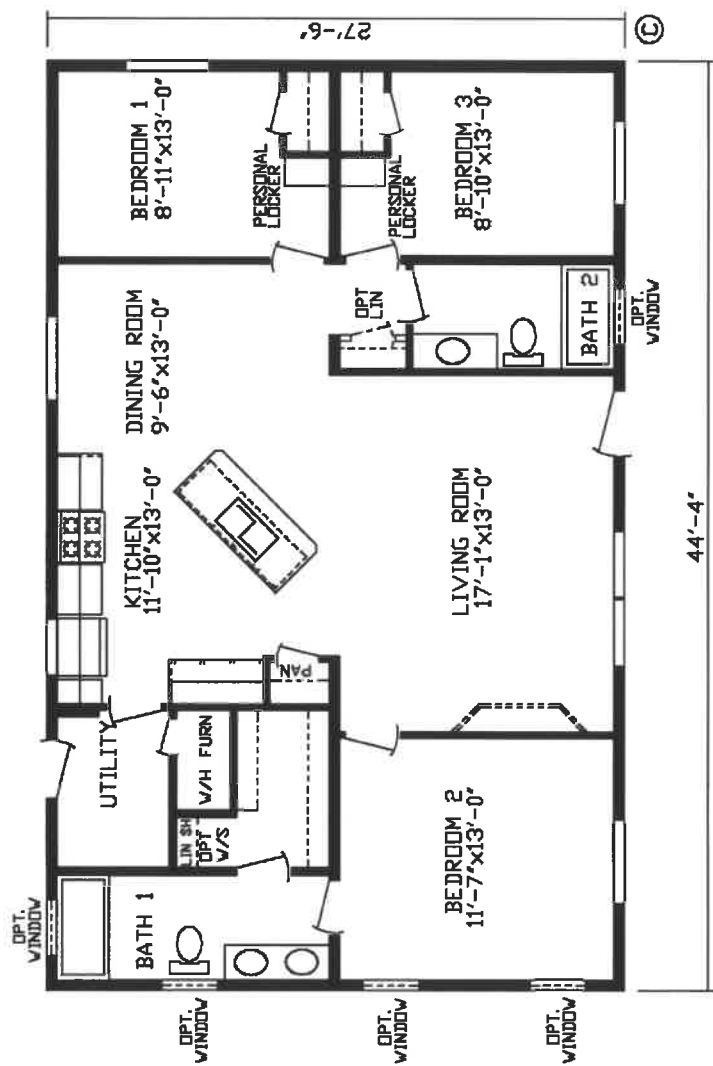

184036

MODEL 4828 3B 2BA CK UTL

SCALE: 3/16"=1'-0" DATE: 08/09/22 DRAWN BY: JMD

DRAWING NUMBER
184036