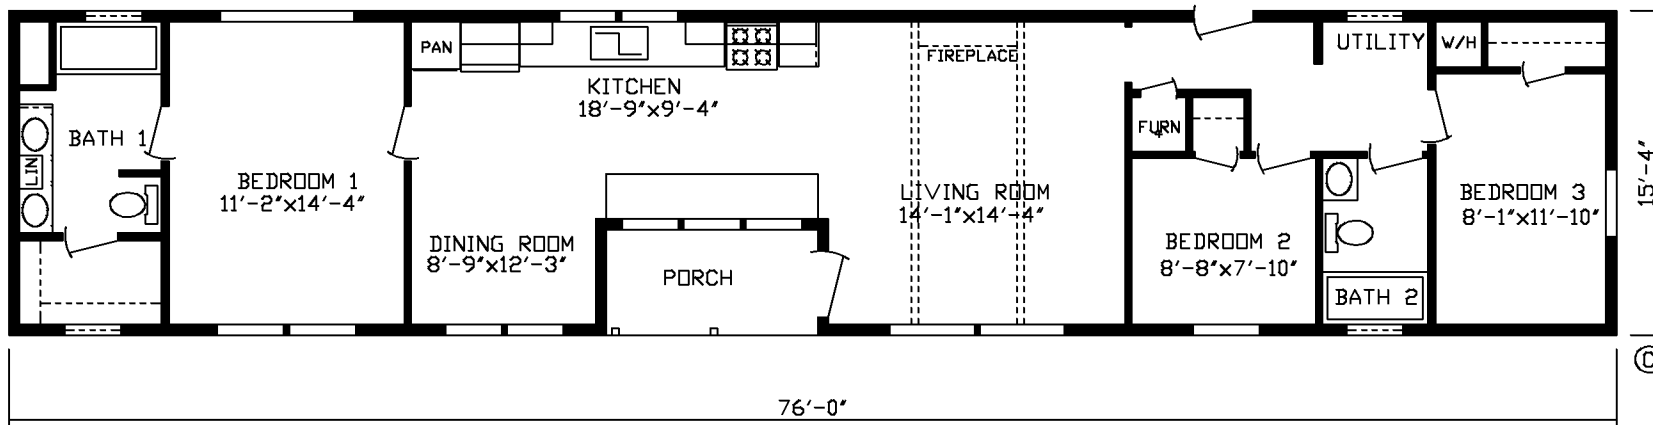

184524

8016 3B 2BA CK PORCH INSPIRATION		
SCALE: 3/16"=1'-0"	DATE: 5/8/23	DRAWN BY: JMD
		DRAWING NUMBER
		184524