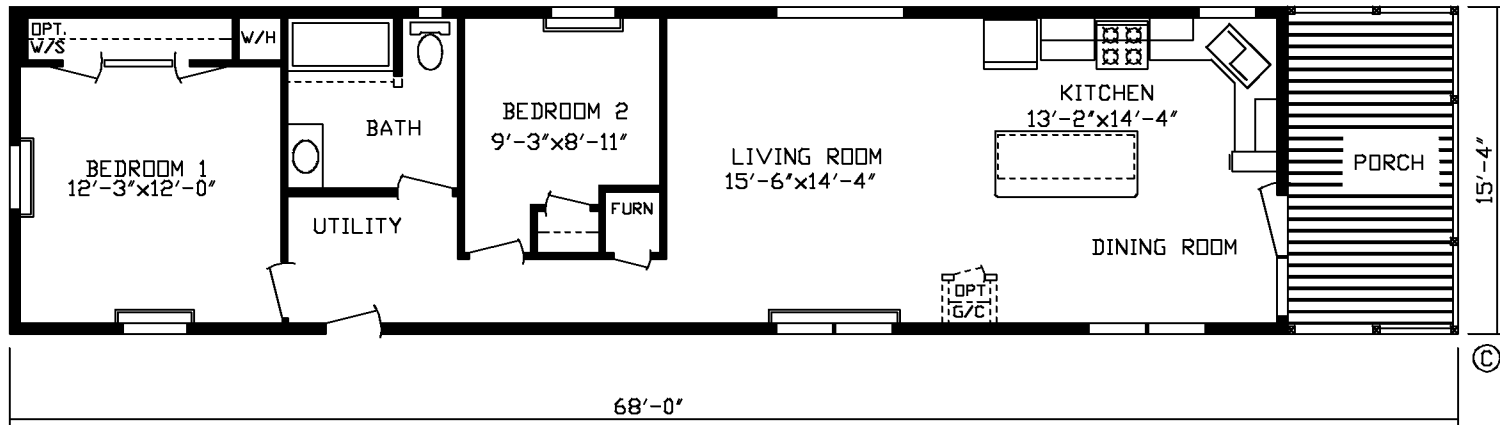

184532

MODEL NO. 7216 2B FK SA PORCH			
SCALE: 3/16"=1'-0"	DATE: 9/22/22	DRAWN BY: JMD	
TECHNICAL DRAWING BY: FRIENDSHIP HOMES OF MINN., INC. COMPUTER AIDED SYSTEM			DRAWING NUMBER 184532