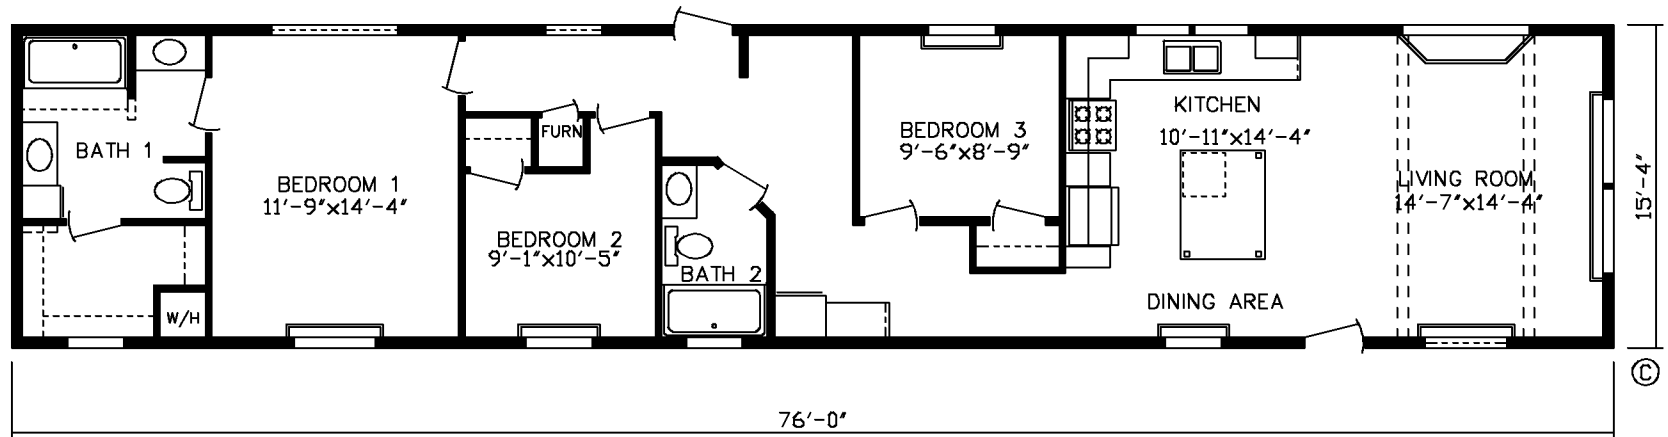

184519

MODEL 8016 3B 2BA CK INSPIRATION

SCALE: 3/16"=1'-0" DATE: 4/26/19 DRAWN BY: JMD

DRAWING NUMBER
184519