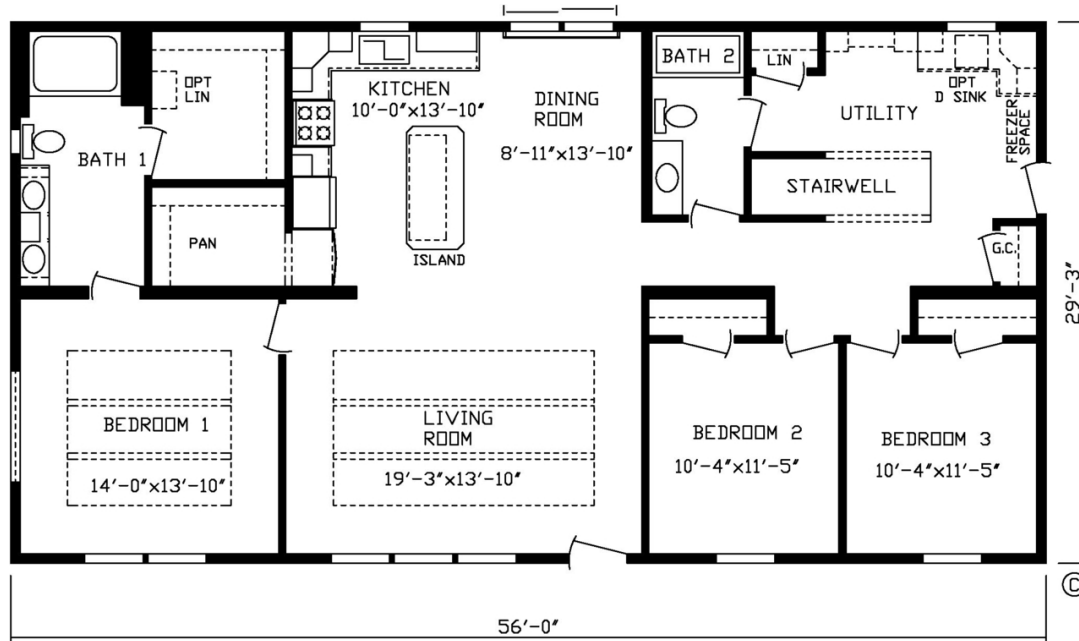

## Floor Plan: The Everglade MOD 185039M

3 Bedrooms, 2 Bathrooms, 1638 Square Feet

Series: Showcase Modular | Type: Modular | Sections: Double-wide

SCAN FOR  
MORE DETAILS

## FLOOR PLAN

Because we continuously update and modify Friendship Homes products it is important for you to know that our brochures and literature are for illustrative purposes only. All information contained herein may vary from the actual home we build. Dimensions are nominal and length and width measurements are from exterior wall to exterior wall. The right is reserved to make changes at any time, without notice or obligation, in prices, colors, materials, specifications, features and models. Please check with your retailer for specific information about the home you select. (Add approximately four feet to determine transportable length.)

### Doors

38x82 (rough opening) Decorator Front Door w/Larson Storm  
 34x82 (rough opening) 9 Lite Rear Door w/Larson Storm  
 Keyed Alike Locksets  
 White Interior Doors