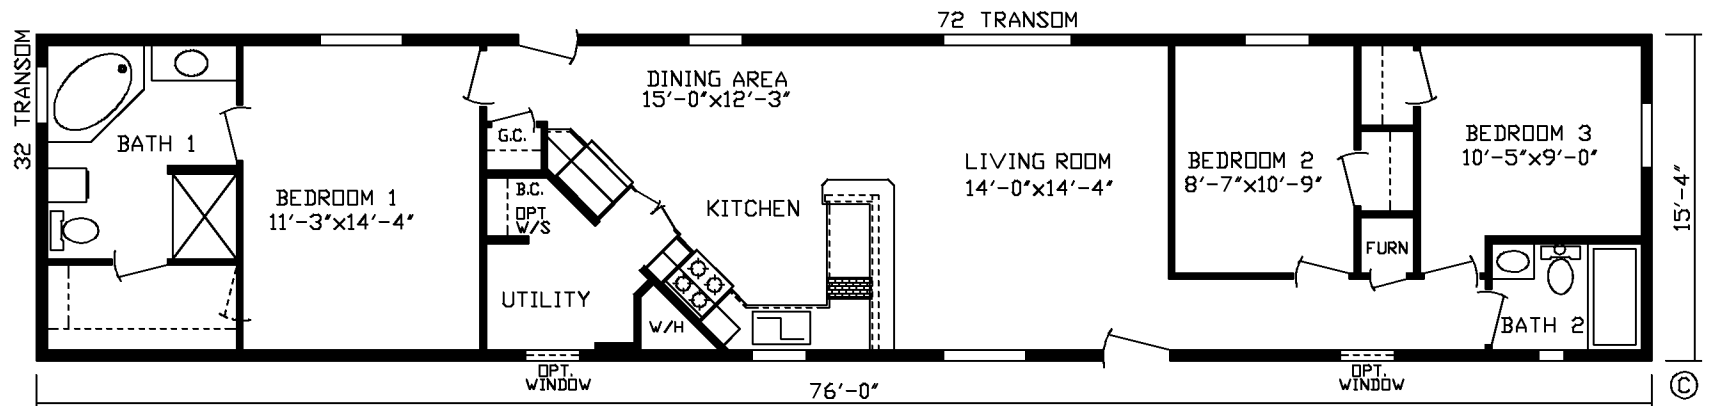

184510

MODEL 8016 3B 2FB 2BA CK UTL

SCALE: 3/16"=1'-0" DATE: 6/20/17 DRAWN BY: JMD

1/2" PANELS

TECHNICAL DRAWING BY
FRIENDSHIP HOMES OF MINN.,
INC. COMPUTER AIDED SYSTEM

DRAWING NUMBER
184510