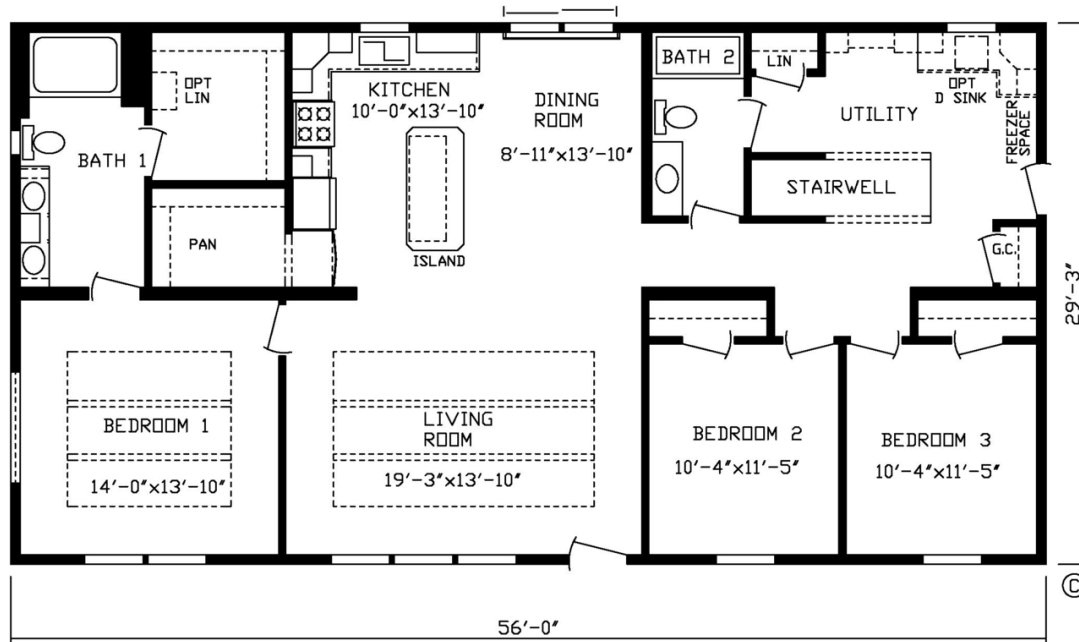

Floor Plan: The Everglade MOD 185039M

3 Bedrooms, 2 Bathrooms, 1638 Square Feet

Series: Showcase Modular | Type: Modular | Sections: Double-wide

SCAN FOR
MORE DETAILS

FLOOR PLAN

Because we continuously update and modify Friendship Homes products it is important for you to know that our brochures and literature are for illustrative purposes only. All information contained herein may vary from the actual home we build. Dimensions are nominal and length and width measurements are from exterior wall to exterior wall. The right is reserved to make changes at any time, without notice or obligation, in prices, colors, materials, specifications, features and models. Please check with your retailer for specific information about the home you select. (Add approximately four feet to determine transportable length.)