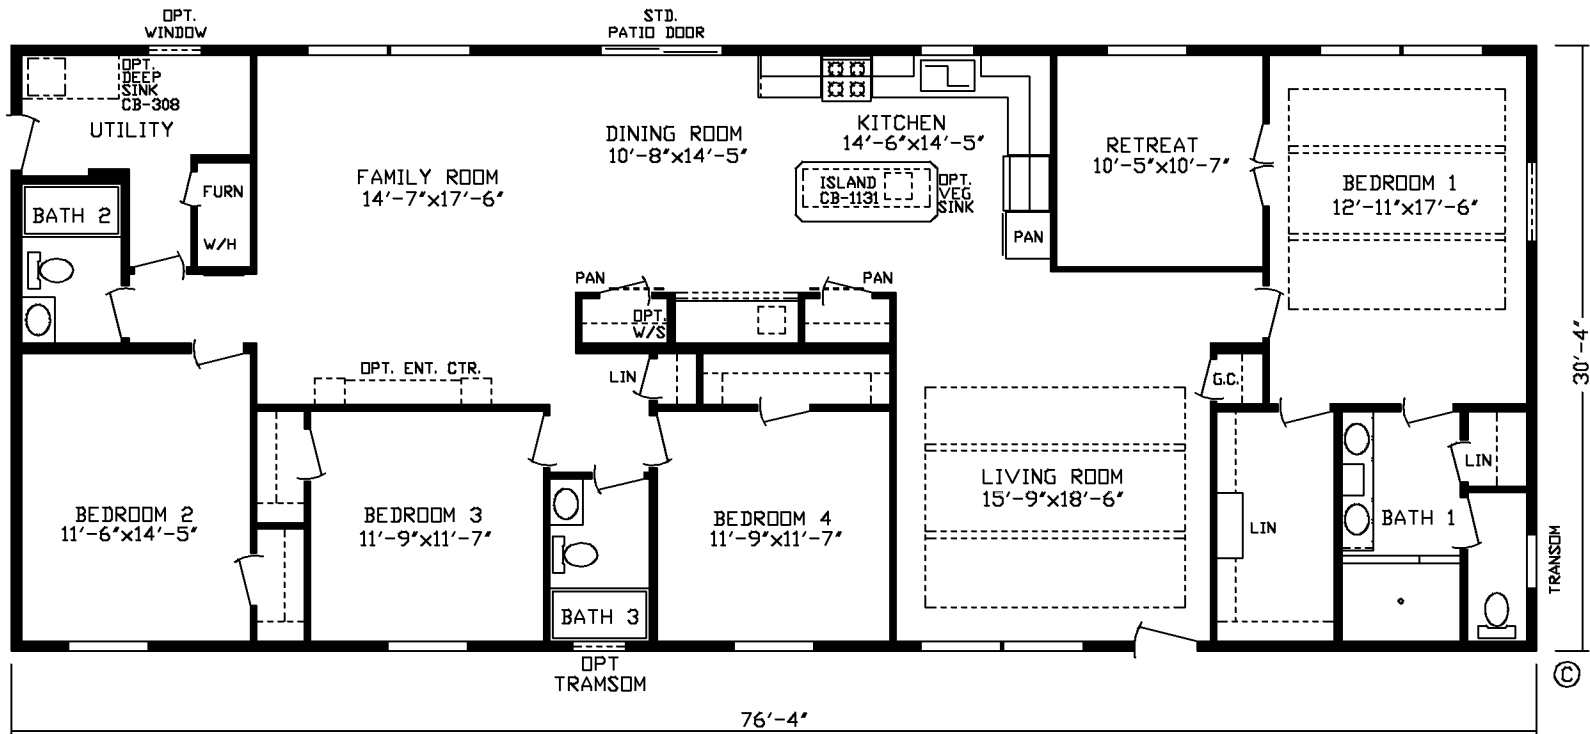

185035

MODEL 8032 4B 3BA CK FAM. RM. UTL.

SCALE: 3/16"=1'-0"    DATE: 2/8/21    DRAWN BY: JMD

TECHNICAL DRAWING BY: FRIENDSHIP HOMES OF MINN., INC. COMPUTER AIDED SYSTEM    DRAWING NUMBER: 185035