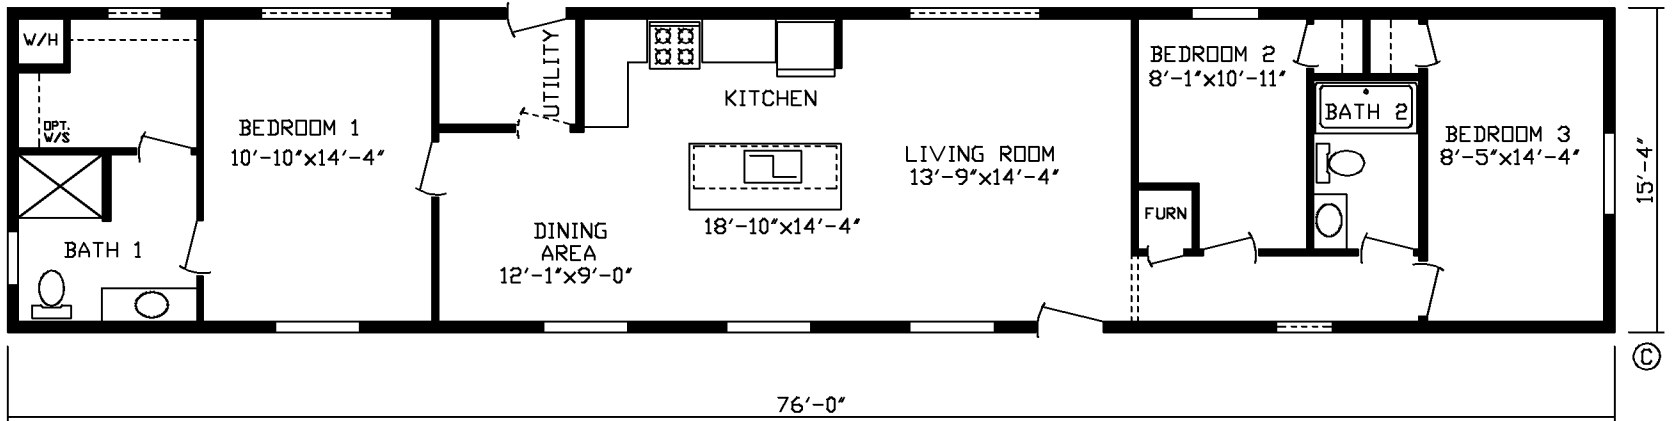

193500

MODEL 8016 3B 2BA CK UTL

SCALE 3/16"=1'-0" DATE 5/28/24 DRAWN BY: JMD

DRAWING NUMBER
193500