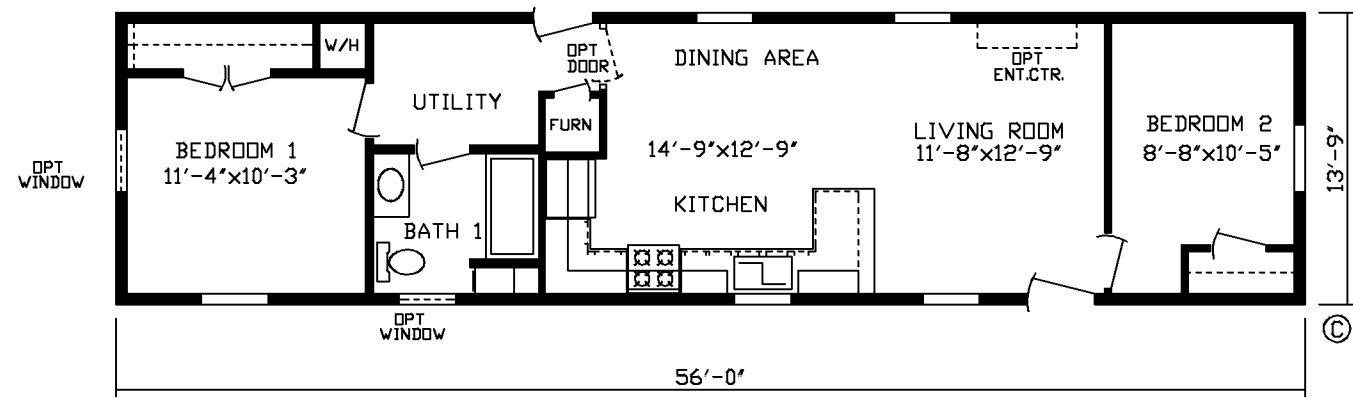

193502

1 CHANGE FRONT DOOR TO 33+3'

11/6/24

MODEL 6014 2B 1BA CK		
SCALE: 3/16"=1'-0"	DATE: 9/11/24	DRAWN BY: JMD
		DRAWING NUMBER
		193502