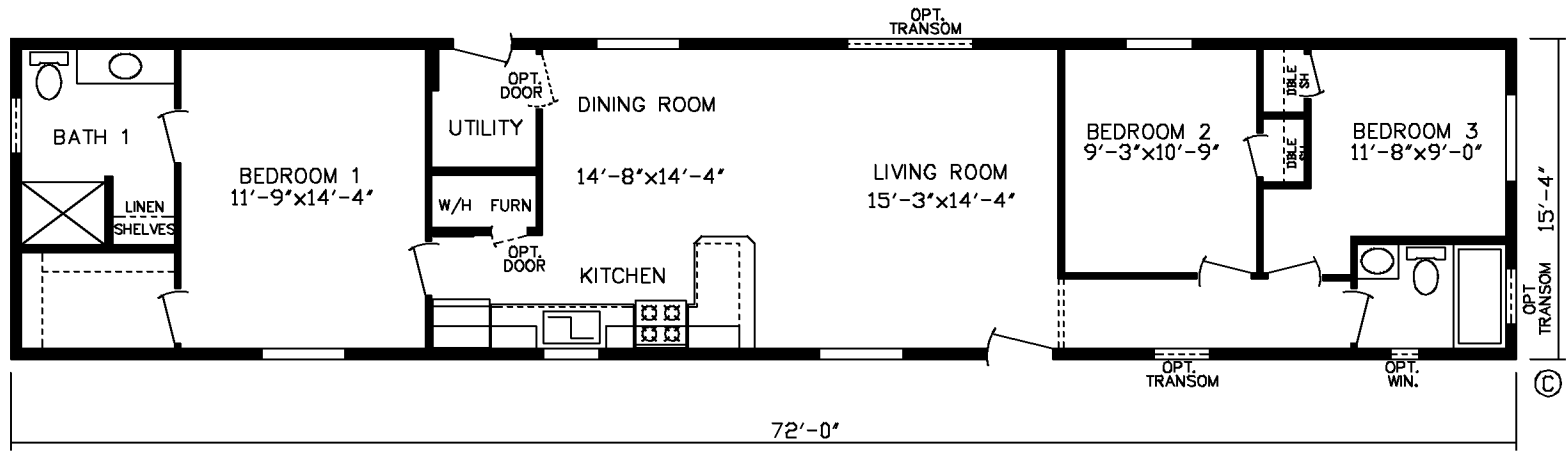

193504L

MODEL 7616 3B 2BA CK UTL			
SCALE: 1/4"=1'-0"	DATE: 11/20/24	DRAWN BY:	JMD
TECHNICAL DRAWING BY FRIENDSHIP HOMES OF MINN. INC. COMPUTER AIDED SYSTEM			DRAWING NUMBER
			193504L