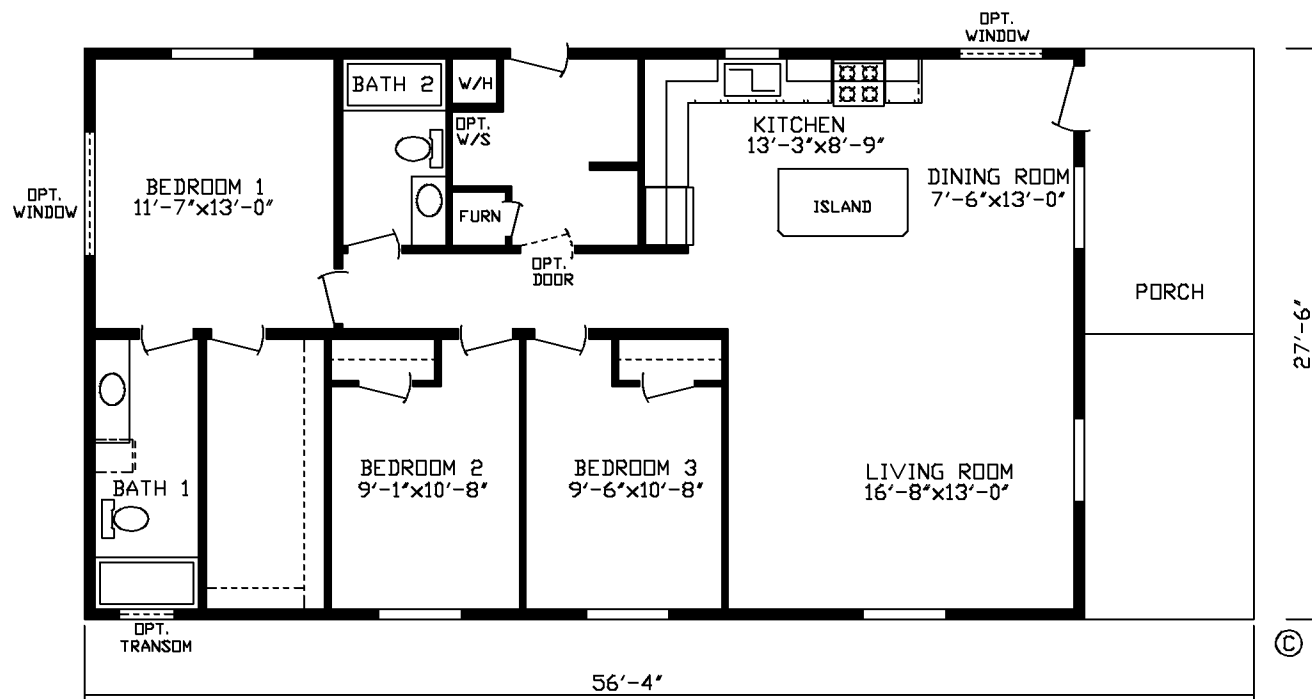

193006

MODEL 6028 3B 2BA CK UTL		
SCALE 3/16"=1'-0"	DATE 9/25/24	DRAWN BY: JMD
		DRAWING NUMBER
		193006