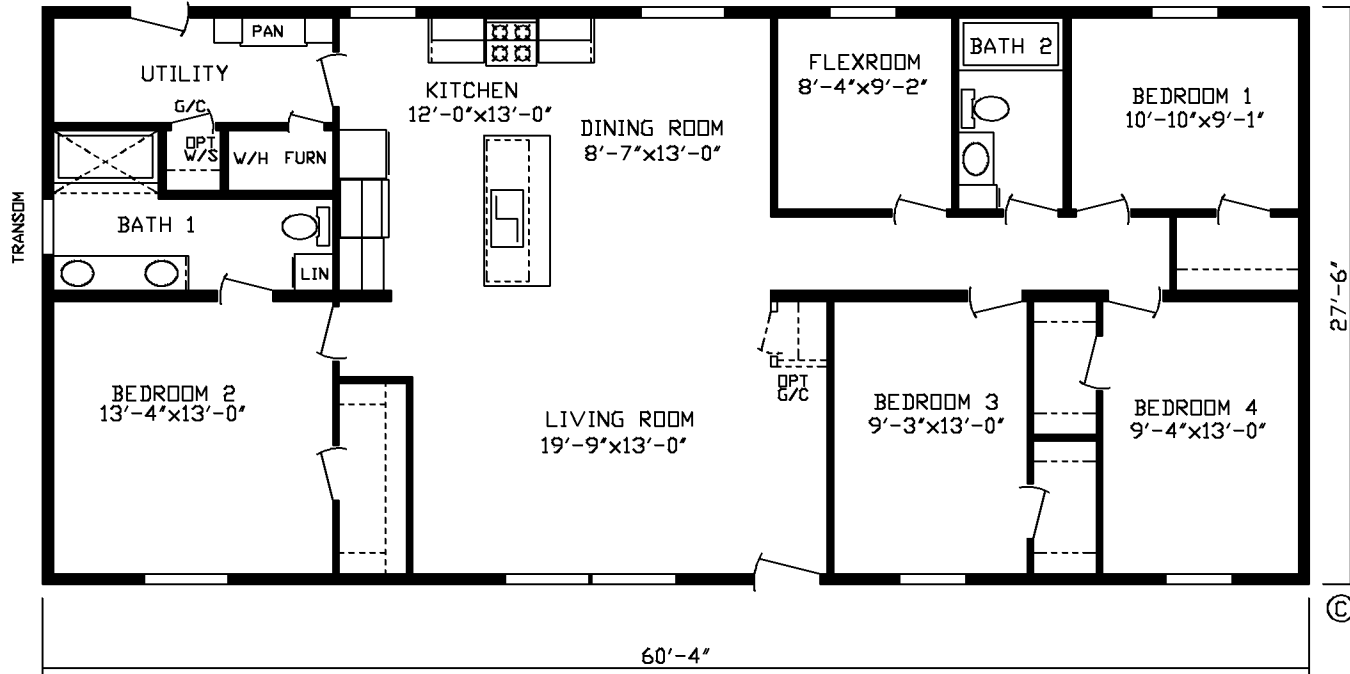

193000

MODEL 6428 4B 2BA CK UTL

SCALE: 3/16"=1'-0"    DATE: 07/31/24    DRAWN BY: JMD

DRAWING NUMBER  
193000